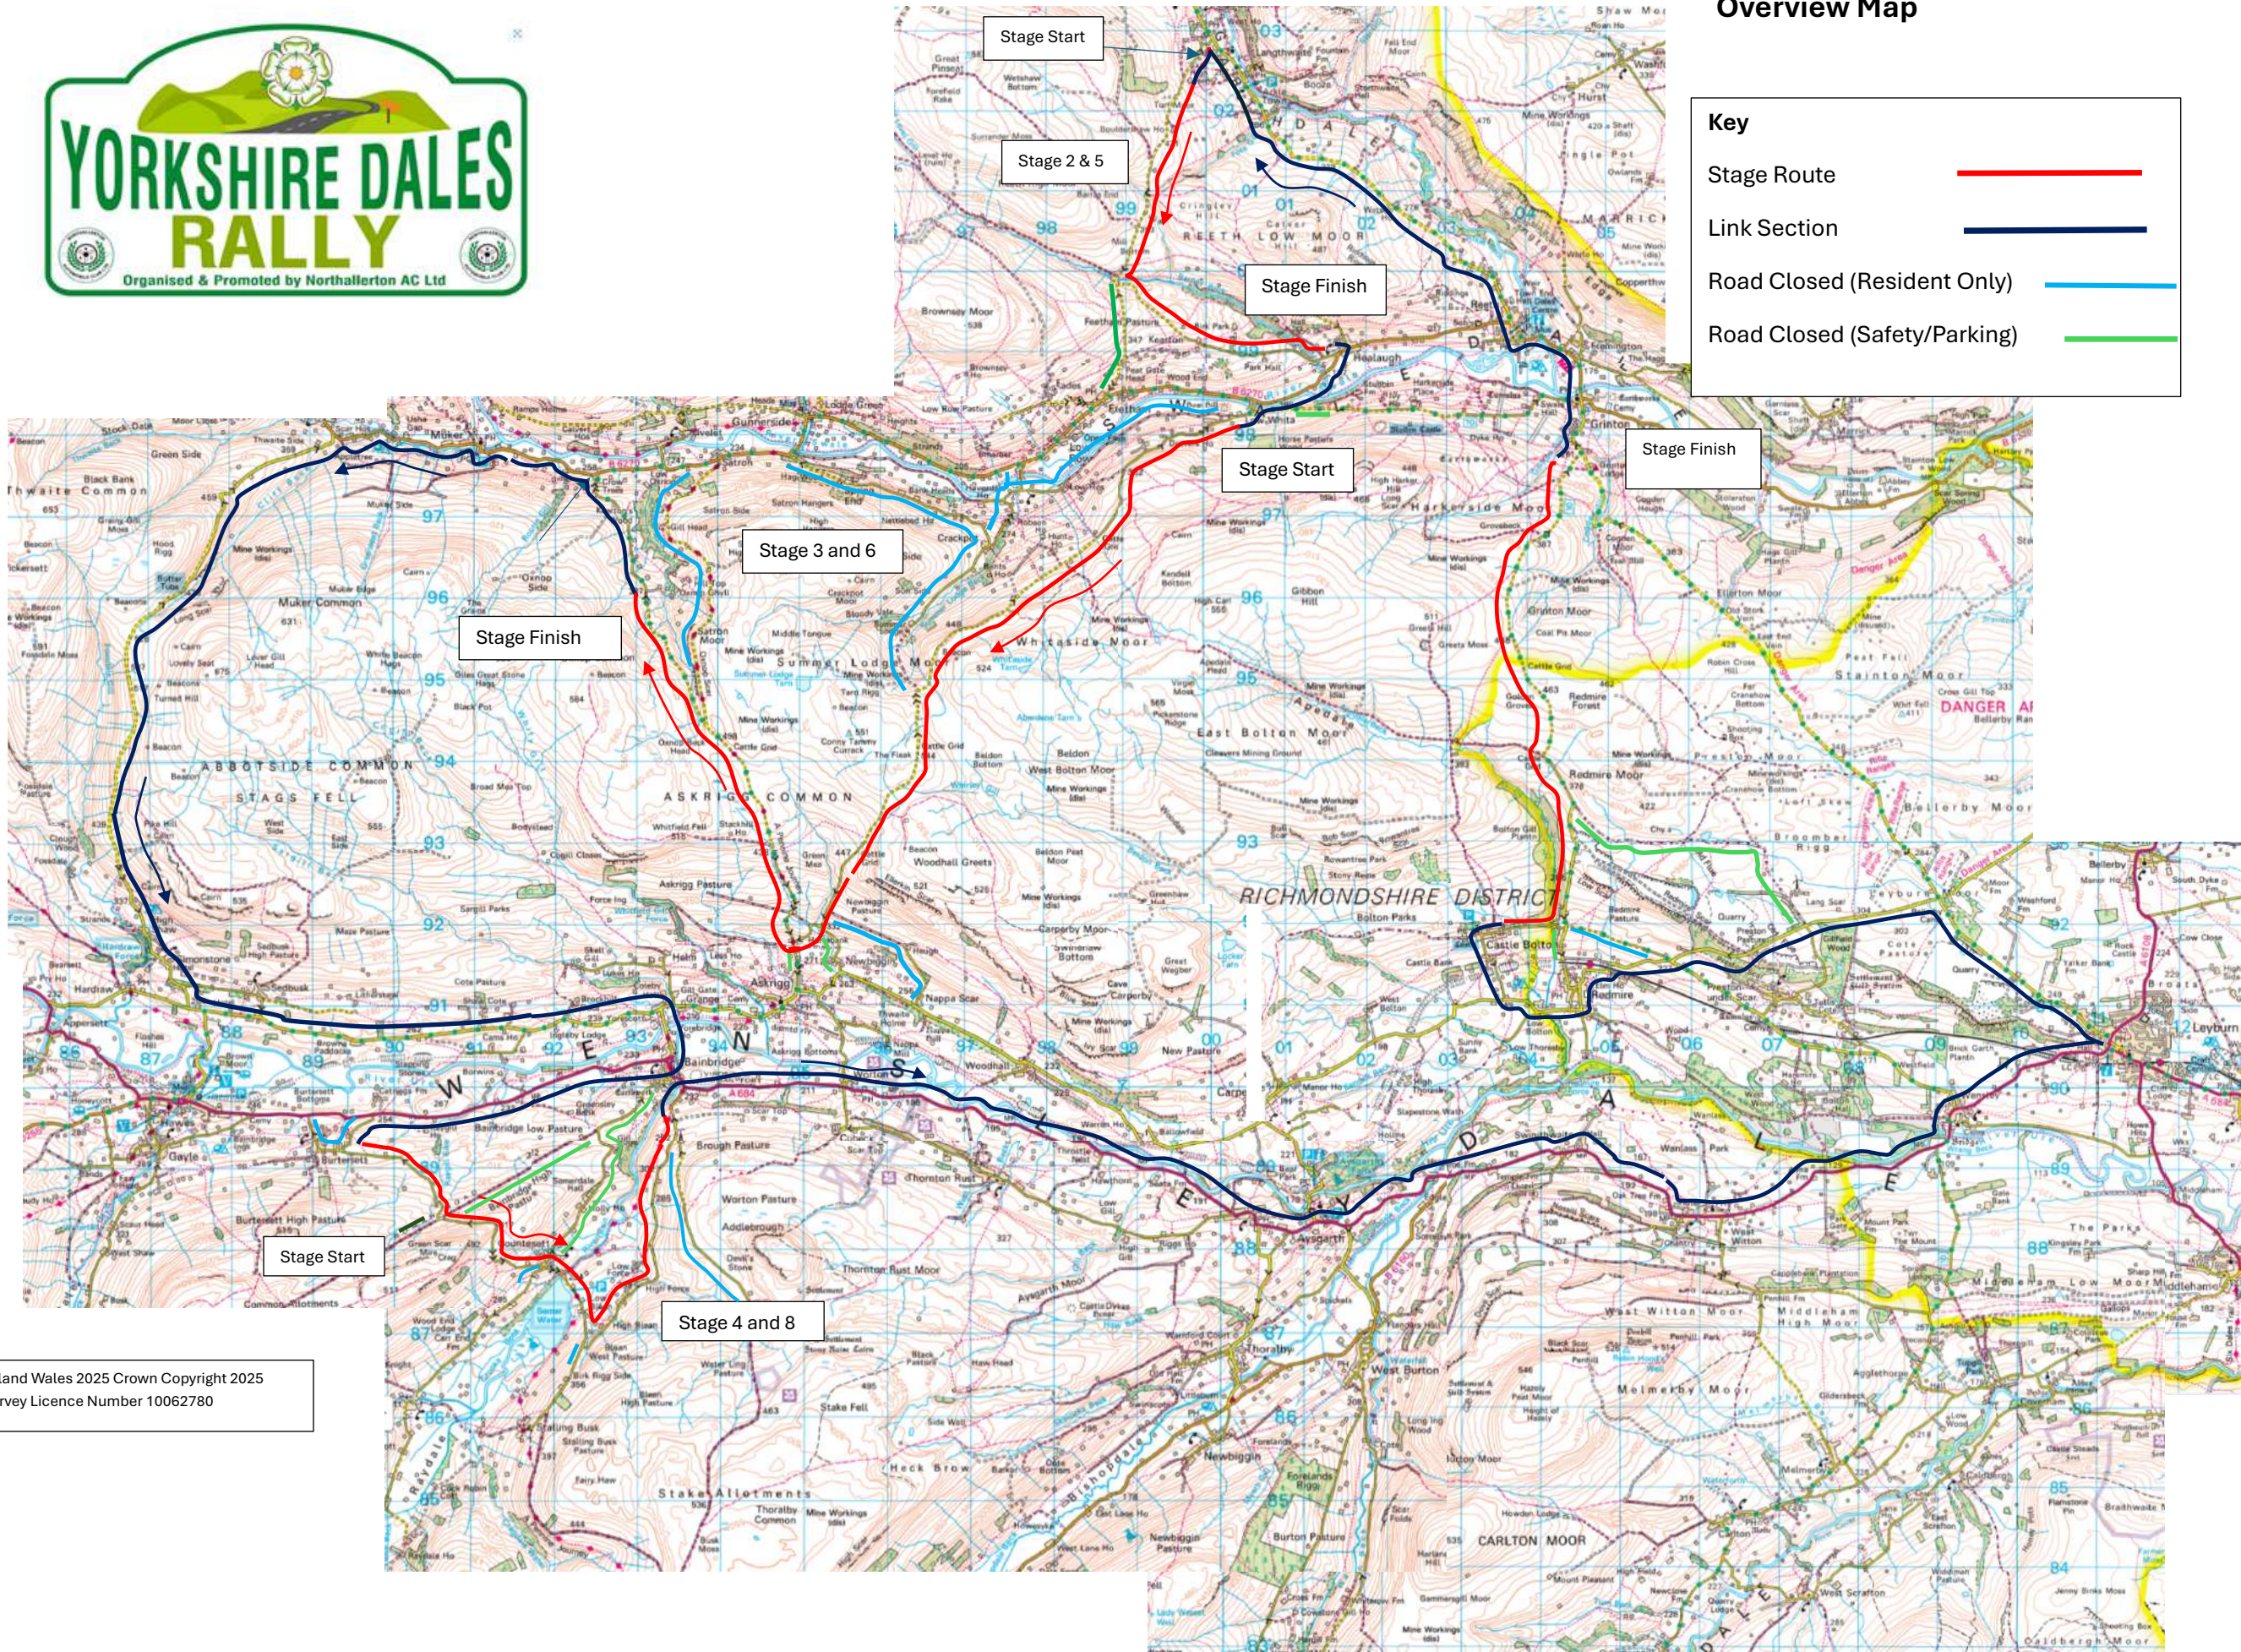

### Overview Map

#### Key

- Stage Route —
- Link Section —
- Road Closed (Resident Only) —
- Road Closed (Safety/Parking) —

OS1:50K England Wates 2025 Crown Copyright 2025  
 Ordnance Survey Licence Number 10062780